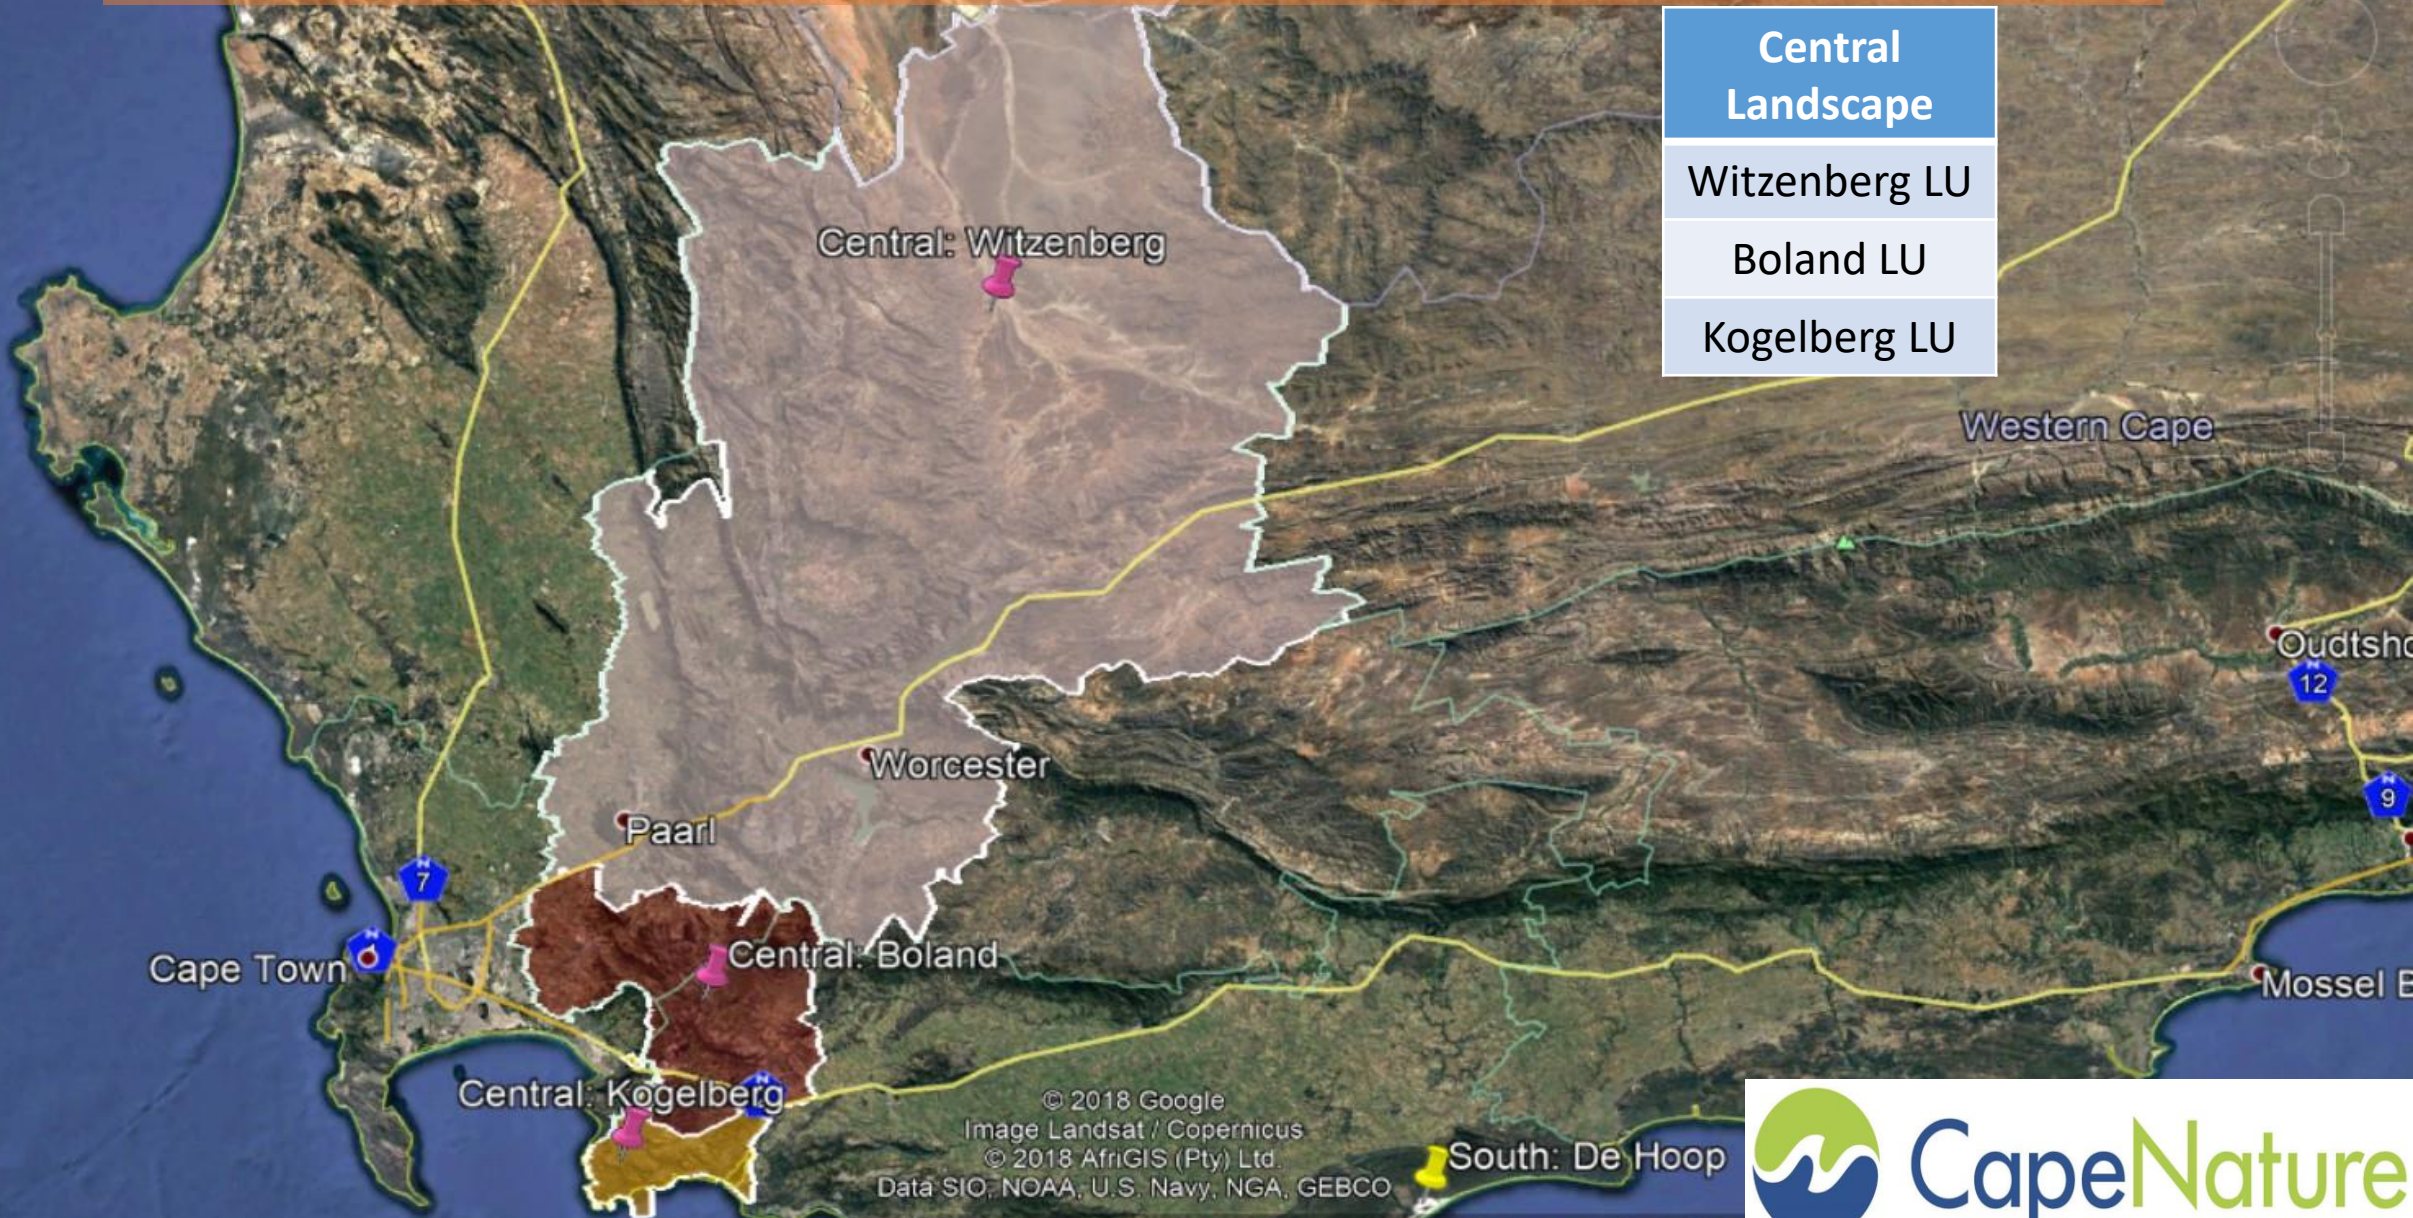

Kogelberg Biosphere Reserve

Where it fits into the new CapeNature structure

West Landscape	Central Landscape	South Landscape	East Landscape
Matzikama LU	Witzenberg LU	Langeberg LU	Karoo LU
Cederberg LU	Boland LU	Overberg LU	Anysberg LU
Peninsula LU	Kogelberg LU	De Hoop LU	Garden Route LU

© 2018 Google
Image Landsat / Copernicus
© 2018 AfriGIS (Pty) Ltd.
Data SIO, NOAA, U.S. Navy, NGA, GEBCO

Kogelberg Biosphere Reserve

Where it fits into the new CapeNature structure

Central Landscape
Witzenberg LU
Boland LU
Kogelberg LU

Central: Witzenberg

Worcester

Paarl

Central: Boland

Central: Kogelberg

South: De Hoop

Western Cape

Oudtshoorn

Mossel Bay

© 2018 Google
Image Landsat / Copernicus
© 2018 AfrigIS (Pty) Ltd.
Data SIO, NOAA, U.S. Navy, NGA, GEBCO

Imagery Date: 12/14/2015 33°17'54.27" S