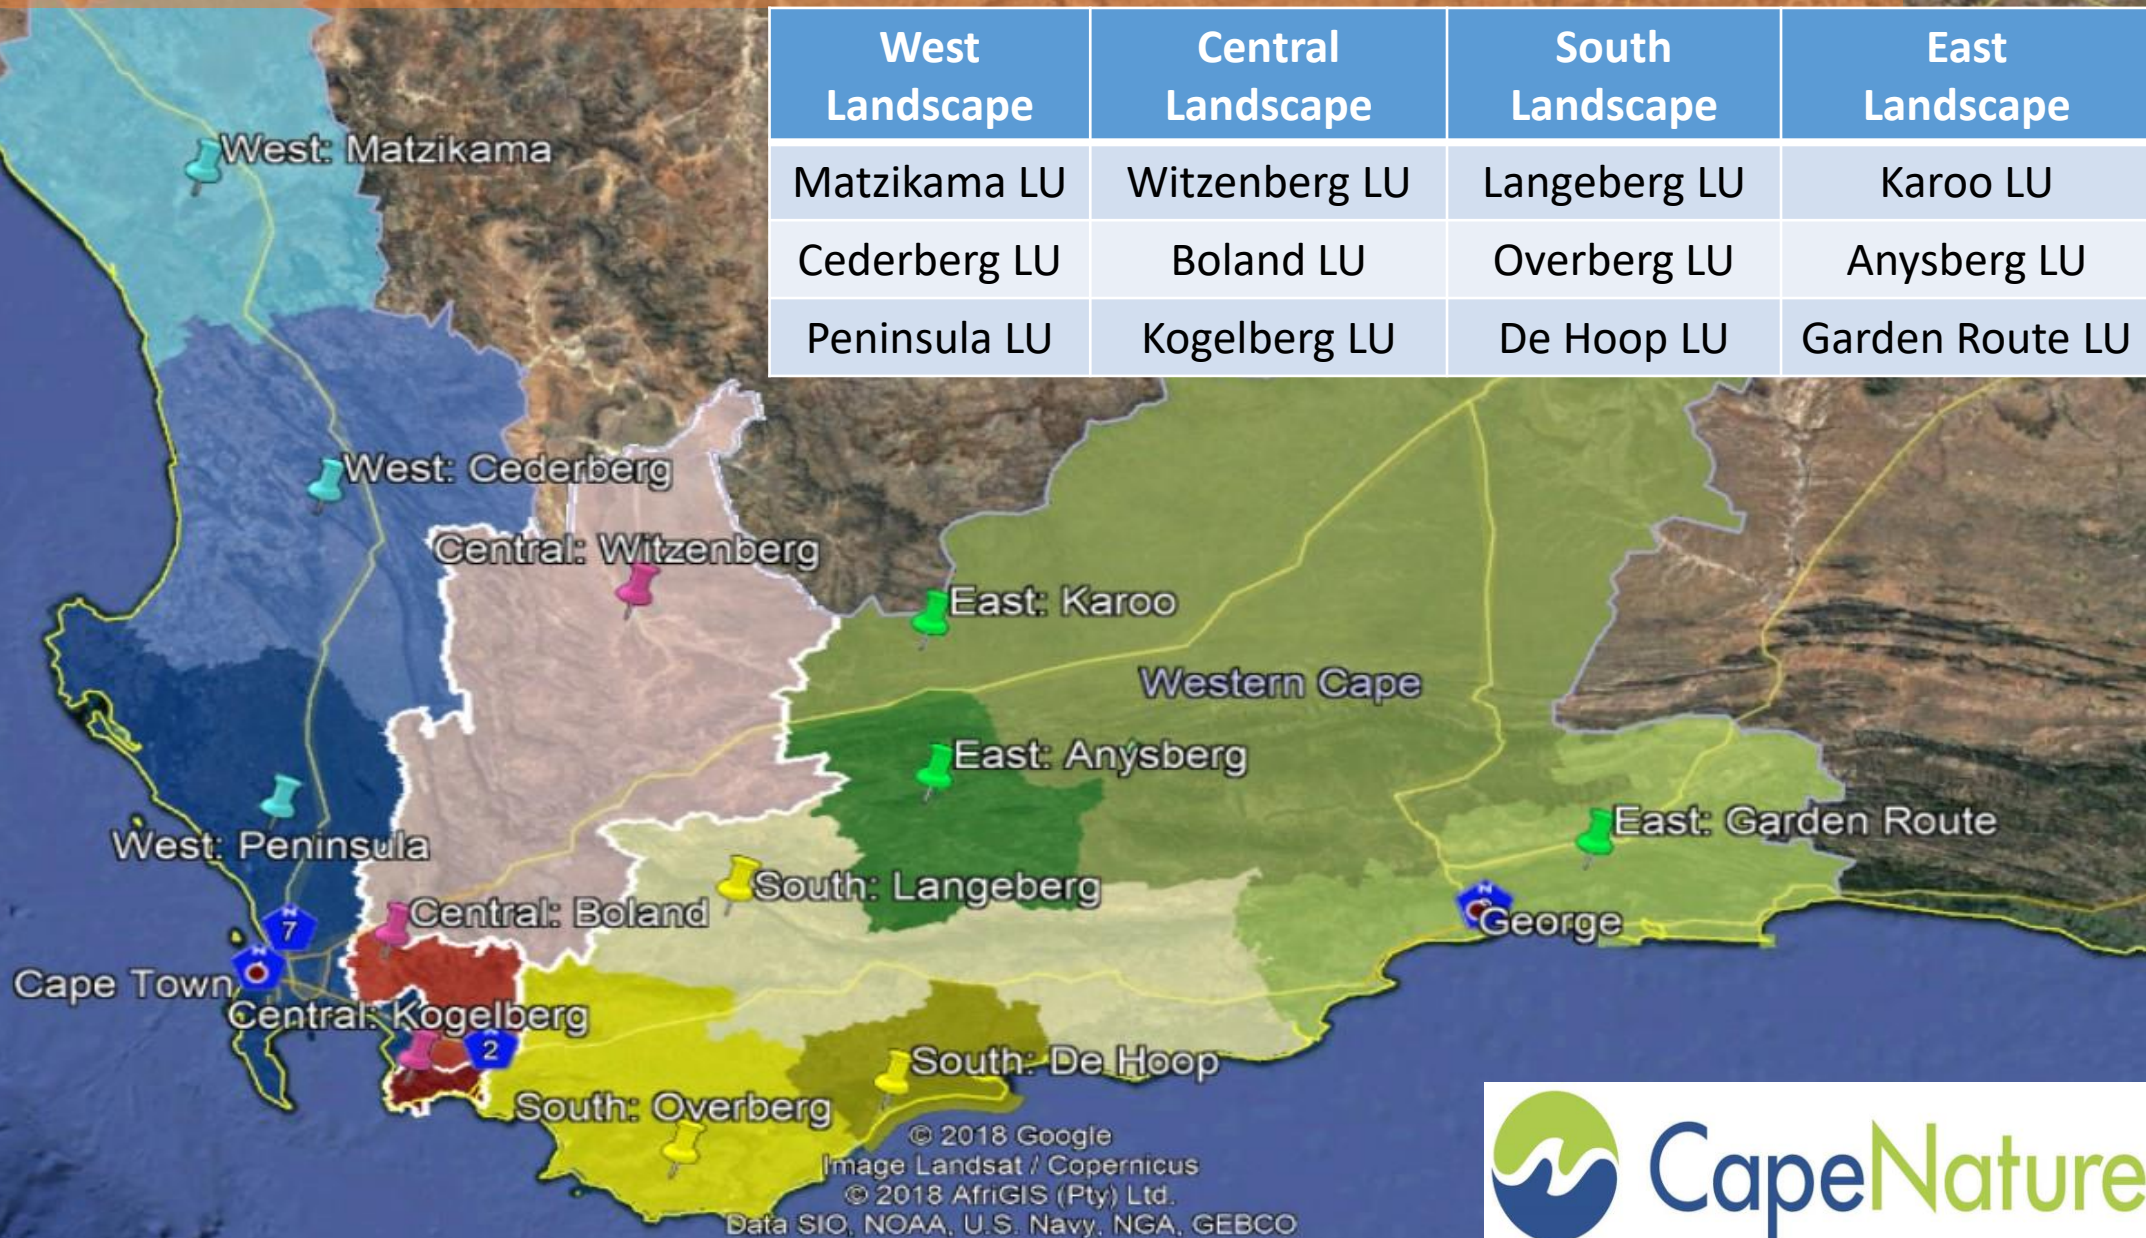

Kogelberg Biosphere Reserve

Where it fits into the new CapeNature structure

West Landscape	Central Landscape	South Landscape	East Landscape
Matzikama LU	Witzenberg LU	Langeberg LU	Karoo LU
Cederberg LU	Boland LU	Overberg LU	Anysberg LU
Peninsula LU	Kogelberg LU	De Hoop LU	Garden Route LU

© 2018 Google
Image Landsat / Copernicus
© 2018 AfriGIS (Pty) Ltd.
Data SIO, NOAA, U.S. Navy, NGA, GEBCO

Kogelberg Biosphere Reserve

Where it fits into the new CapeNature structure

Central Landscape
Witzenberg LU
Boland LU
Kogelberg LU

Central: Witzenberg

Worcester

Paarl

Central: Boland

Central: Kogelberg

South: De Hoop

Western Cape

Oudtshoorn

Mossel Bay

© 2018 Google
Image Landsat / Copernicus
© 2018 AfrigIS (Pty) Ltd.
Data SIO, NOAA, U.S. Navy, NGA, GEBCO

Imagery Date: 12/14/2015 33°17'54.27" S